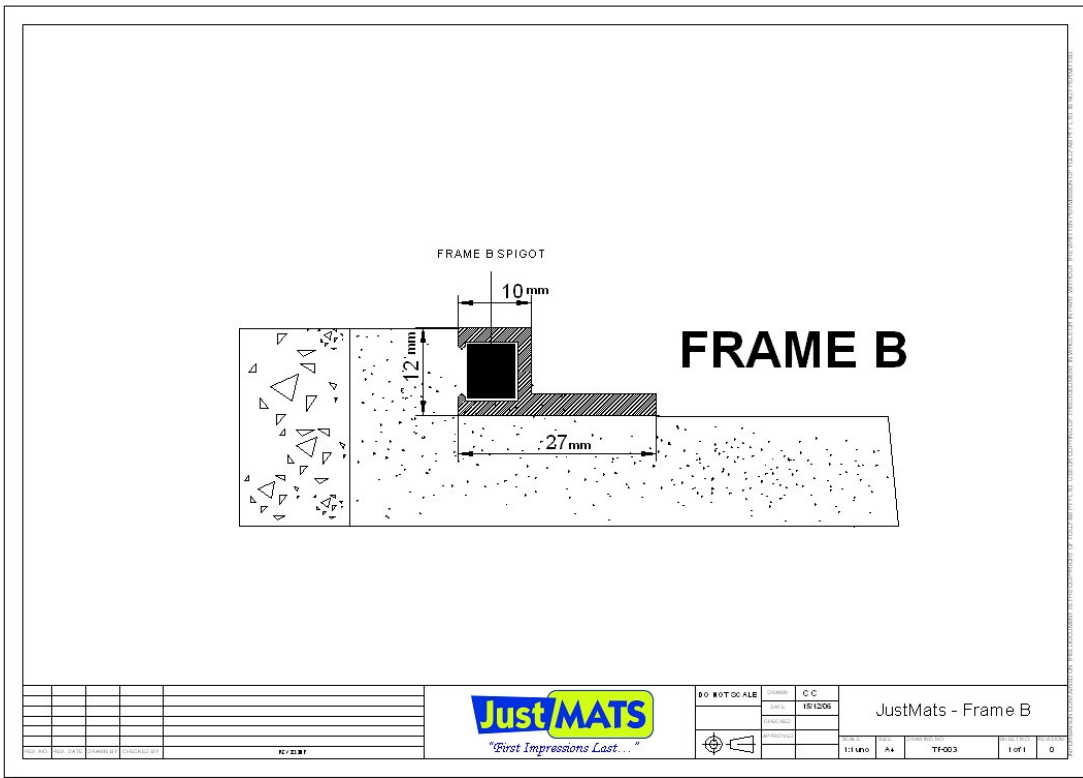

RolaDek® Frame “B”

The RolaDek® “B” Frame: Direct Fix – 12 x 27 x 3mm custom aluminium extrusion, clear natural anodised, mitred with corner spigots. (12mm deep)

JUS-2014
GECA 25-2011v2
Floor Coverings

An environmentally preferable product certified by Good Environmental Choice Services Pty Ltd to the requirements of the Environmental Choice Australia mark.